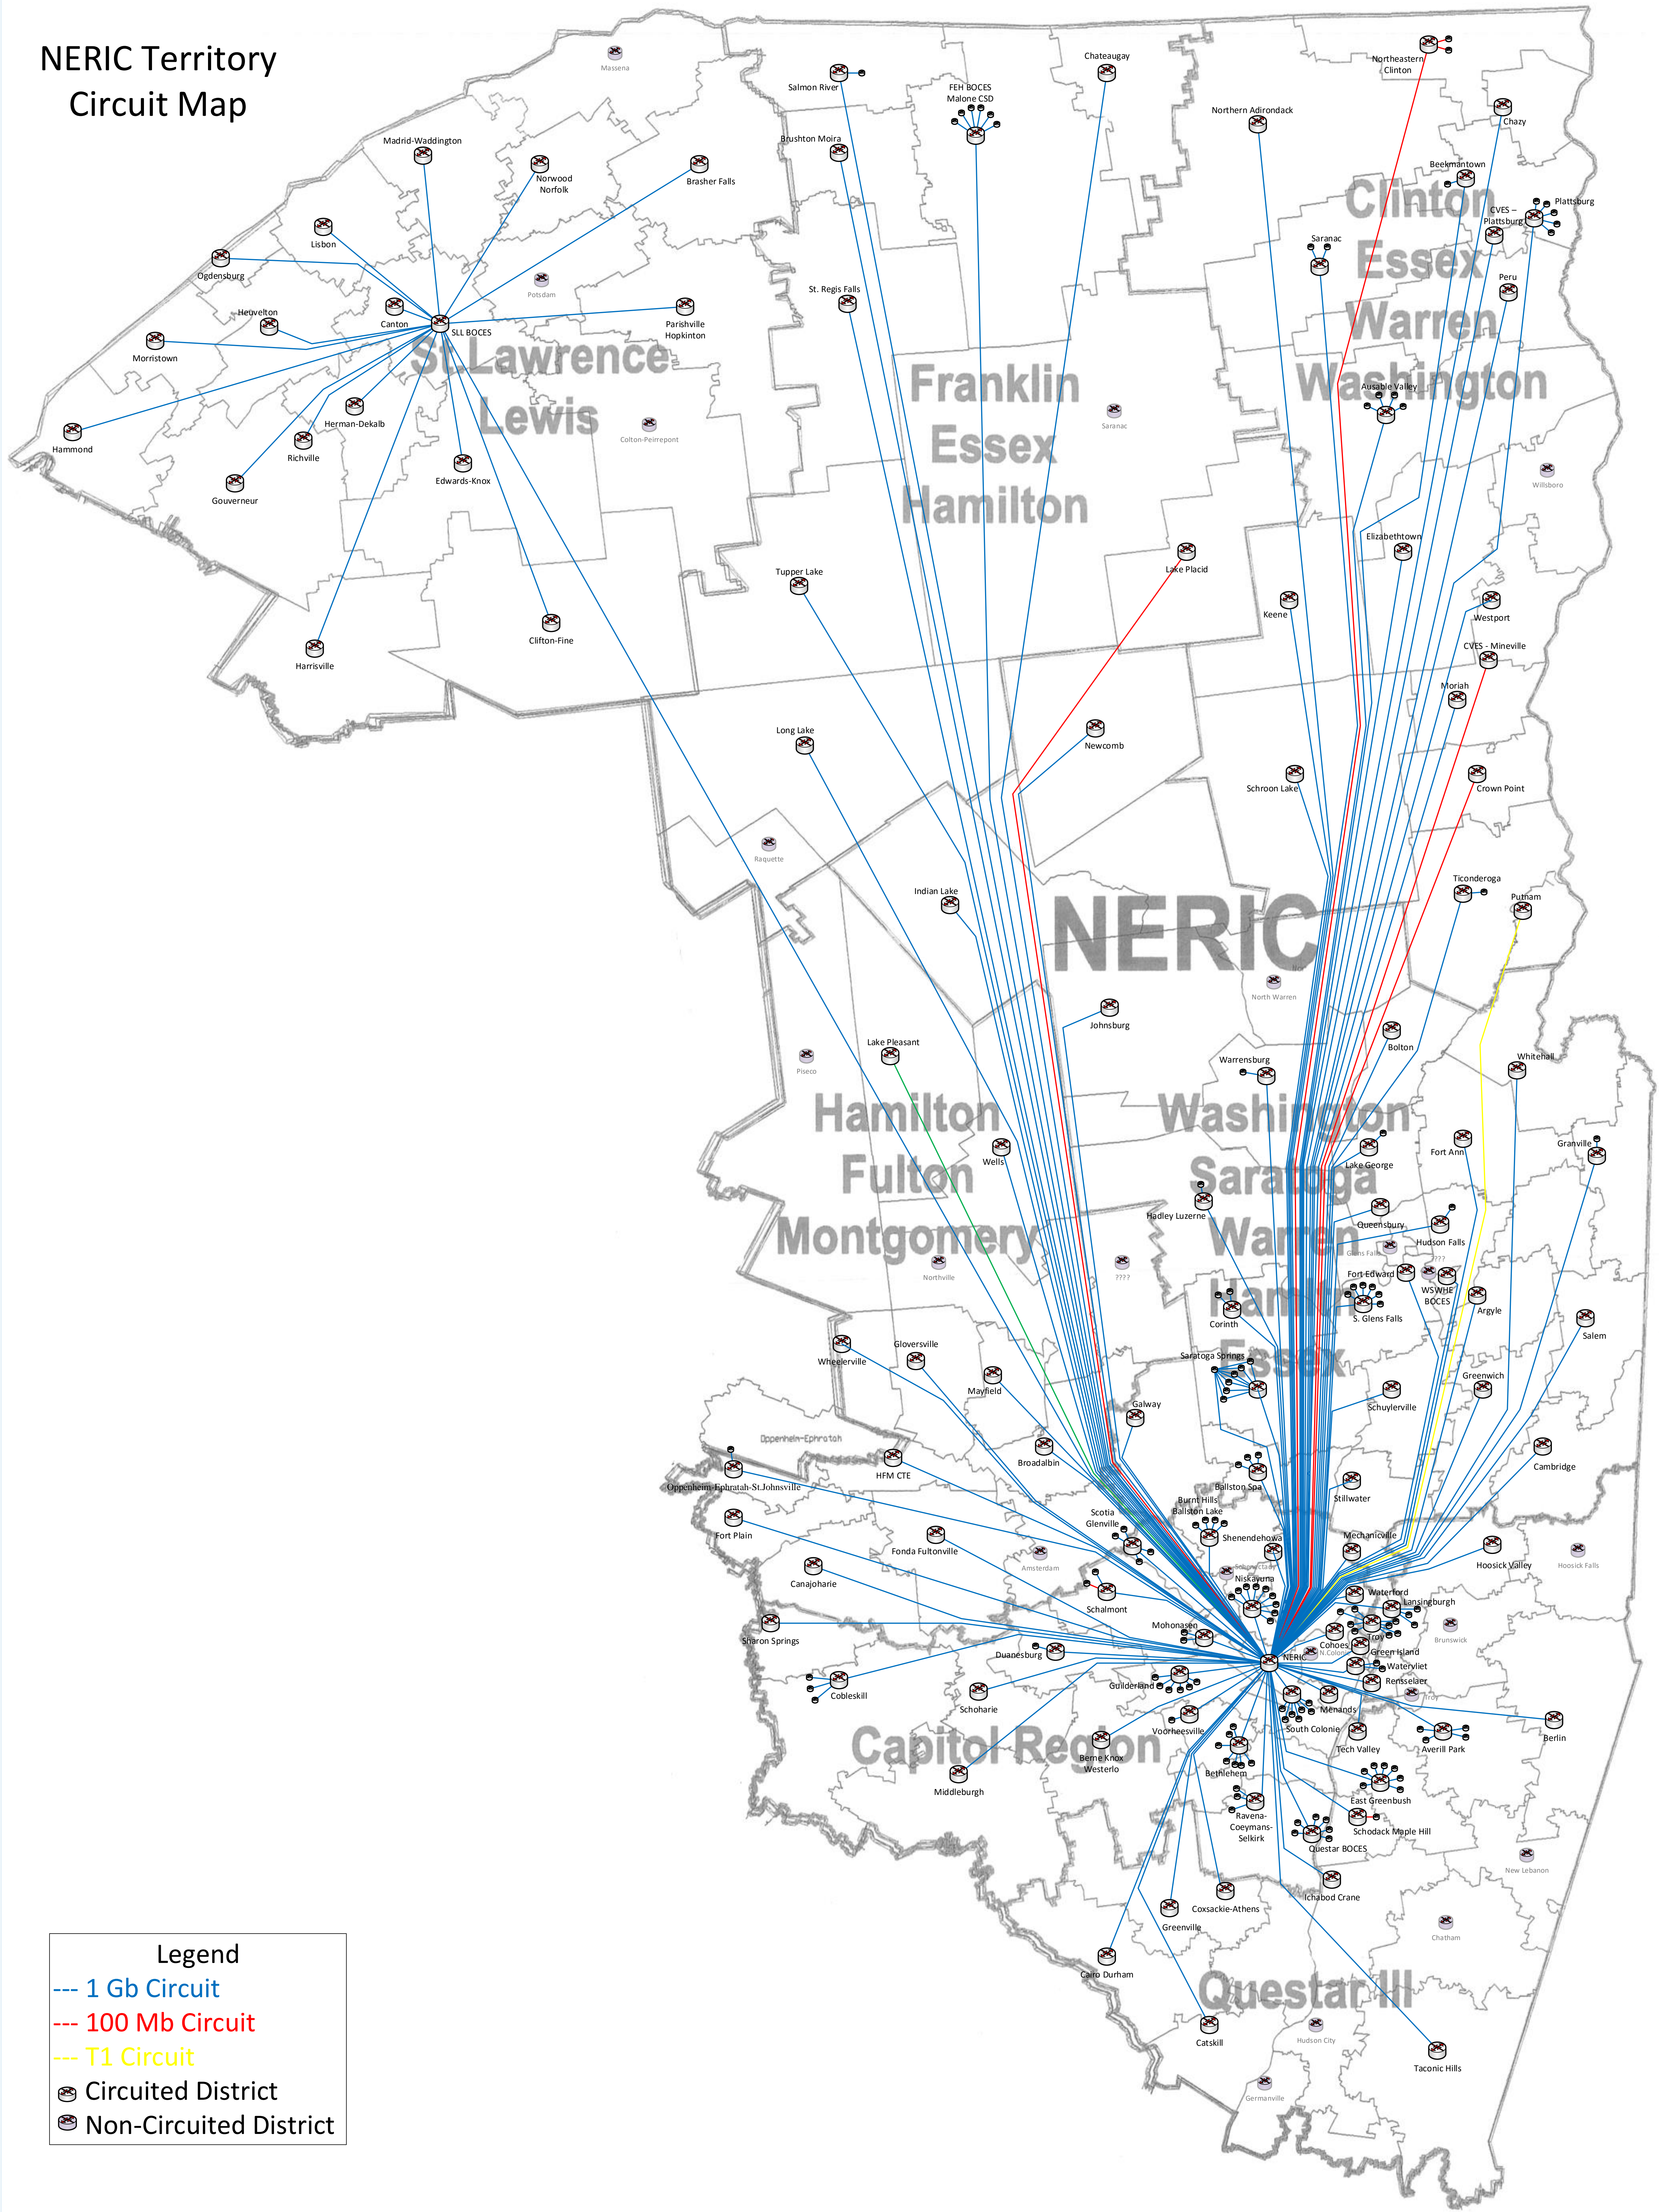

# NERIC Territory Circuit Map

**Legend**

- 1 Gb Circuit
- 100 Mb Circuit
- T1 Circuit
- ⊗ Circuted District
- Non-Circuted District